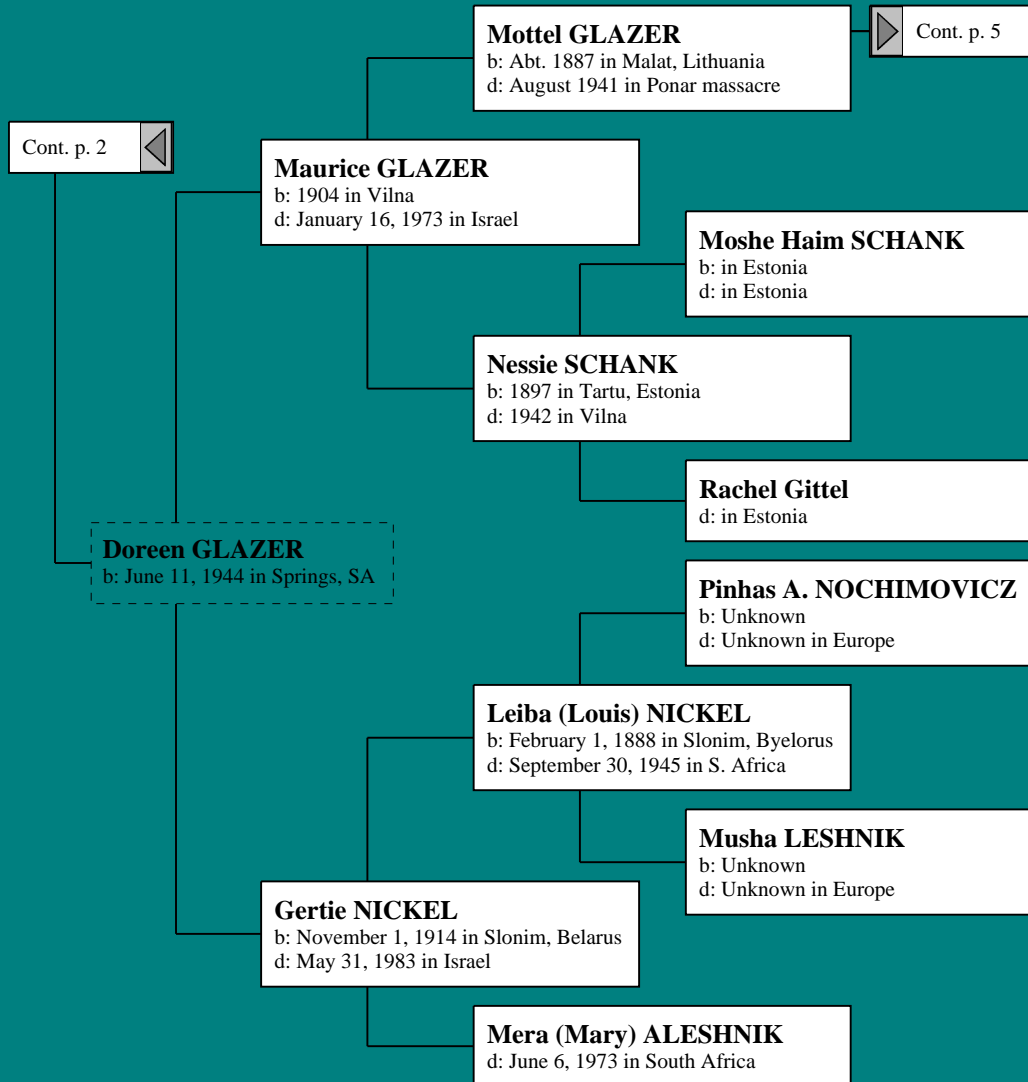

Danielle and Lior's Ancestors

Updated July 11, 2004

Ancestors of Danielle and Lior Ron

Ancestors of Danielle and Lior Ron

Ancestors of Danielle and Lior Ron

Ancestors of Danielle and Lior Ron

Ancestors of Danielle and Lior Ron

Ancestors of Danielle and Lior Ron

Nachman MATZ
b: Abt. 1735
d: Bef. 1800 in Lithuania

Aaron MATZ
b: 1758 in Kretinga district, Lithuania
d: 1832 in Darbenai, Lithuania

Shevach MATZ
b: 1802
d: 1858

Leah
d: 1831 in Darbenai, Lithuania