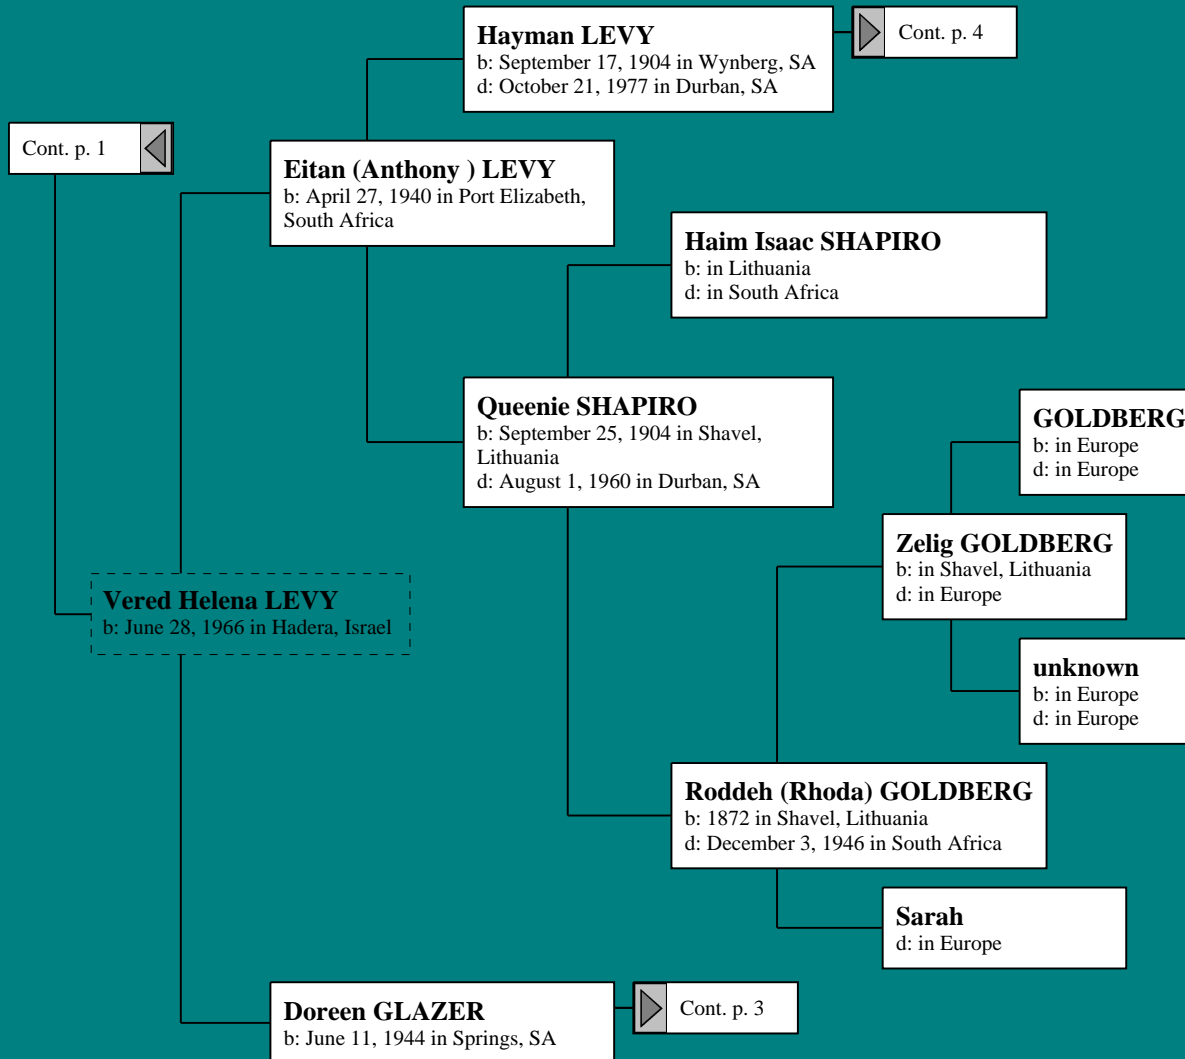

Danielle and Lior's Ancestors

Updated July 11, 2004

Ancestors of Danielle and Lior Ron

Ancestors of Danielle and Lior Ron

Ancestors of Danielle and Lior Ron

Ancestors of Danielle and Lior Ron

Ancestors of Danielle and Lior Ron

Ancestors of Danielle and Lior Ron

Nachman MATZ
b: Abt. 1735
d: Bef. 1800 in Lithuania

Aaron MATZ
b: 1758 in Kretinga district, Lithuania
d: 1832 in Darbenai, Lithuania

Shevach MATZ
b: 1802
d: 1858

Leah
d: 1831 in Darbenai, Lithuania