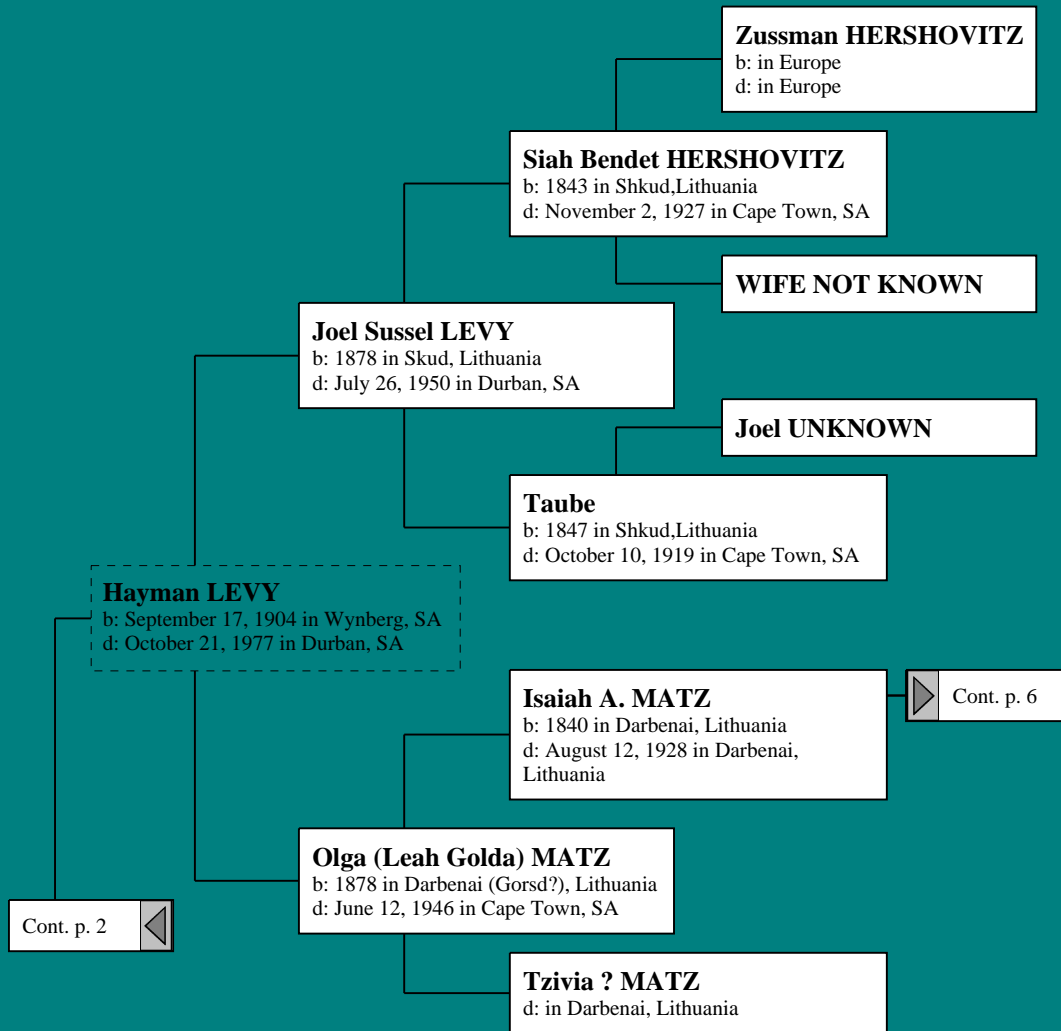

Danielle and Lior's Ancestors

Updated July 11, 2004

Ancestors of Danielle and Lior Ron

Ancestors of Danielle and Lior Ron

Ancestors of Danielle and Lior Ron

Ancestors of Danielle and Lior Ron

Ancestors of Danielle and Lior Ron

Ancestors of Danielle and Lior Ron

Nachman MATZ
b: Abt. 1735
d: Bef. 1800 in Lithuania

Aaron MATZ
b: 1758 in Kretinga district, Lithuania
d: 1832 in Darbenai, Lithuania

Shevach MATZ
b: 1802
d: 1858

Leah
d: 1831 in Darbenai, Lithuania

Isaiah A. MATZ
b: 1840 in Darbenai, Lithuania
d: August 12, 1928 in Darbenai,
Lithuania

Shima Tille
b: 1804

Cont. p. 4