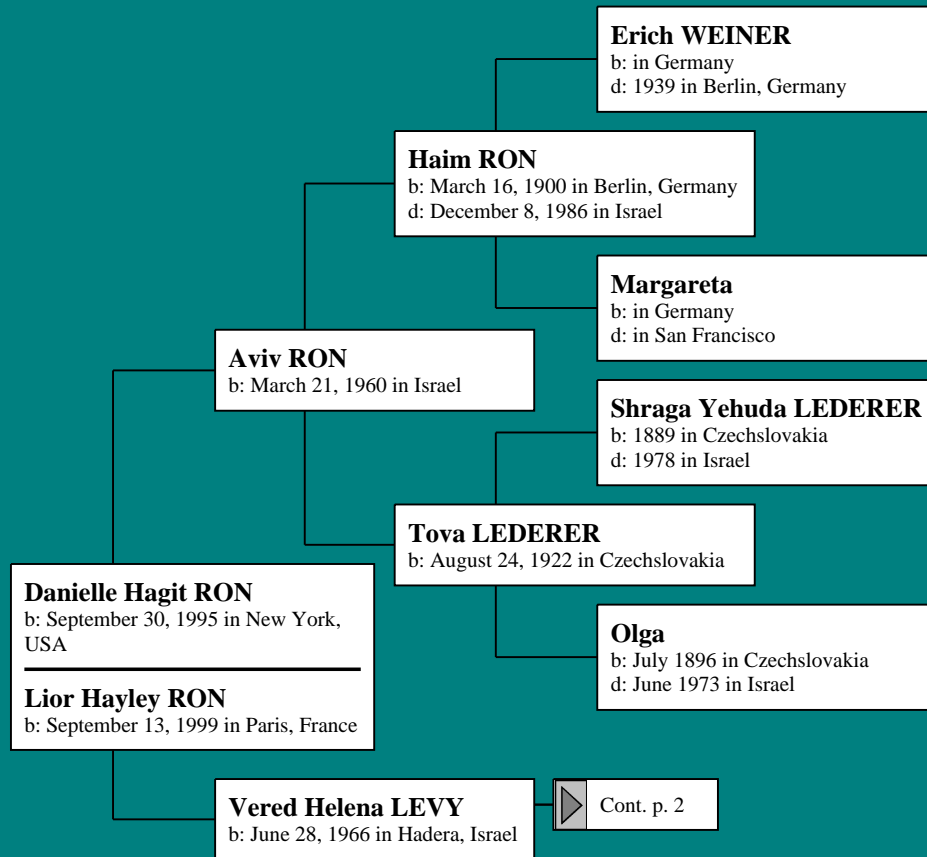

Danielle and Lior's Ancestors

Updated July 11, 2004

Ancestors of Danielle and Lior Ron

Ancestors of Danielle and Lior Ron

Ancestors of Danielle and Lior Ron

Ancestors of Danielle and Lior Ron

Ancestors of Danielle and Lior Ron

Ancestors of Danielle and Lior Ron

Nachman MATZ
b: Abt. 1735
d: Bef. 1800 in Lithuania

Aaron MATZ
b: 1758 in Kretinga district, Lithuania
d: 1832 in Darbenai, Lithuania

Shevach MATZ
b: 1802
d: 1858

Leah
d: 1831 in Darbenai, Lithuania

Isaiah A. MATZ
b: 1840 in Darbenai, Lithuania
d: August 12, 1928 in Darbenai,
Lithuania

Shima Tille
b: 1804

Cont. p. 4