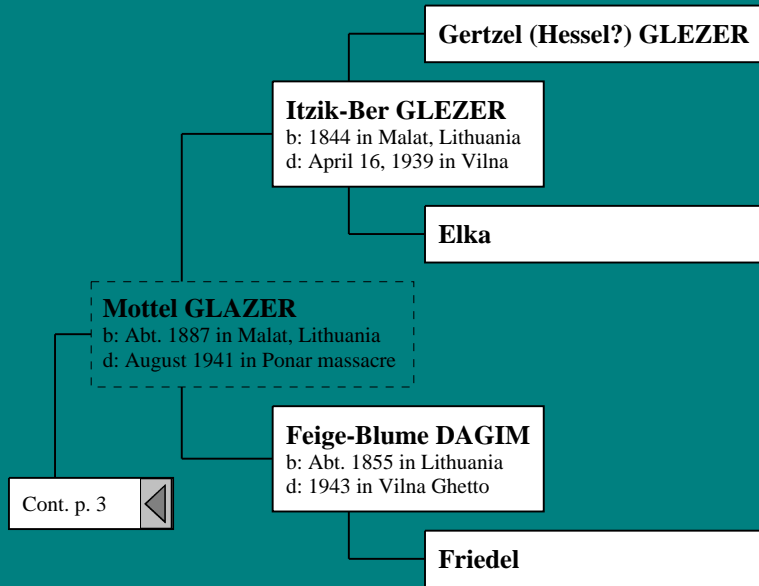

Danielle and Lior's Ancestors

Updated July 11, 2004

Ancestors of Danielle and Lior Ron

Ancestors of Danielle and Lior Ron

Ancestors of Danielle and Lior Ron

Ancestors of Danielle and Lior Ron

Ancestors of Danielle and Lior Ron

Ancestors of Danielle and Lior Ron

Nachman MATZ
b: Abt. 1735
d: Bef. 1800 in Lithuania

Aaron MATZ
b: 1758 in Kretinga district, Lithuania
d: 1832 in Darbenai, Lithuania

Shevach MATZ
b: 1802
d: 1858

Leah
d: 1831 in Darbenai, Lithuania